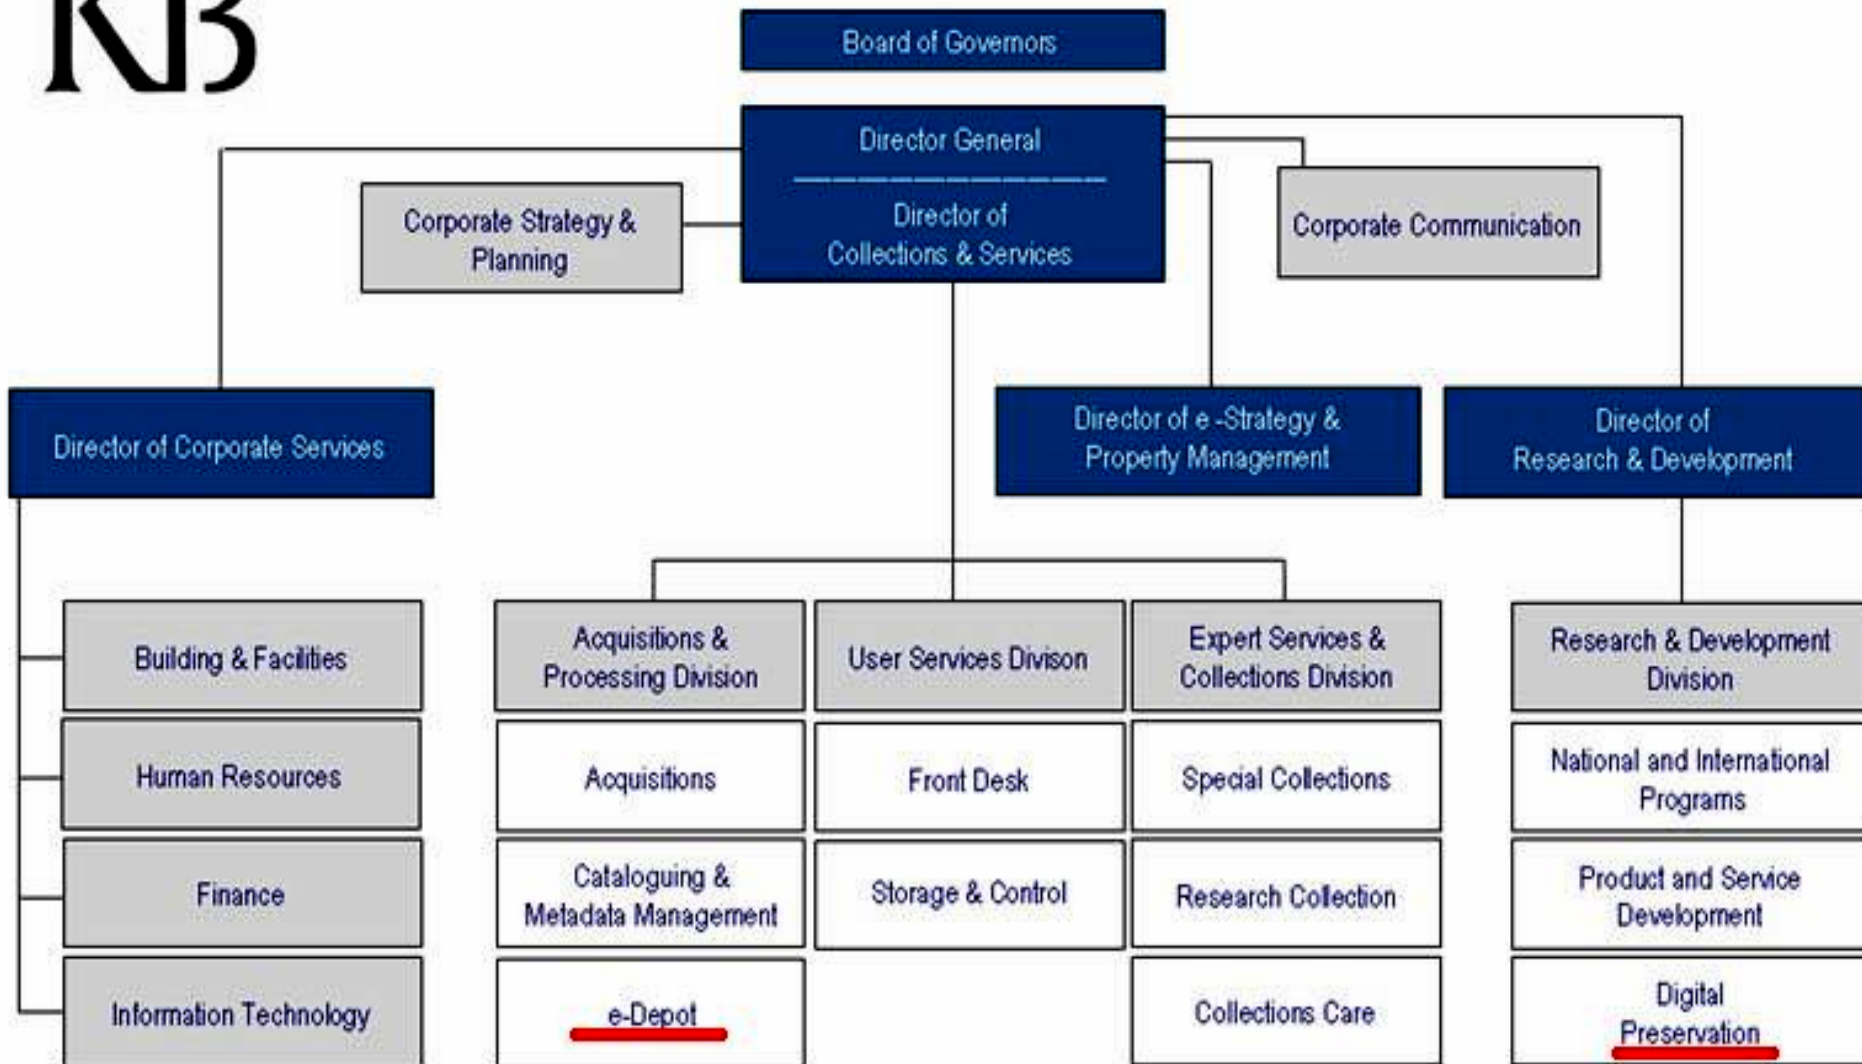

Organization chart Koninklijke Bibliotheek - September 2007